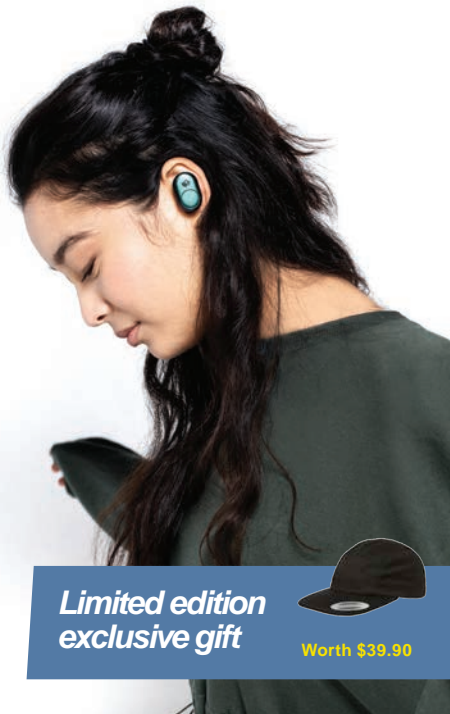

U.P. \$44.90
Now \$19

NEW
Launches

IT Show Price
\$629

Limited edition
exclusive gift

Worth \$59.90

NEW
Launches

IT Show Price
\$195

Push
SCUND WITHOUT
BOUNDARIES.